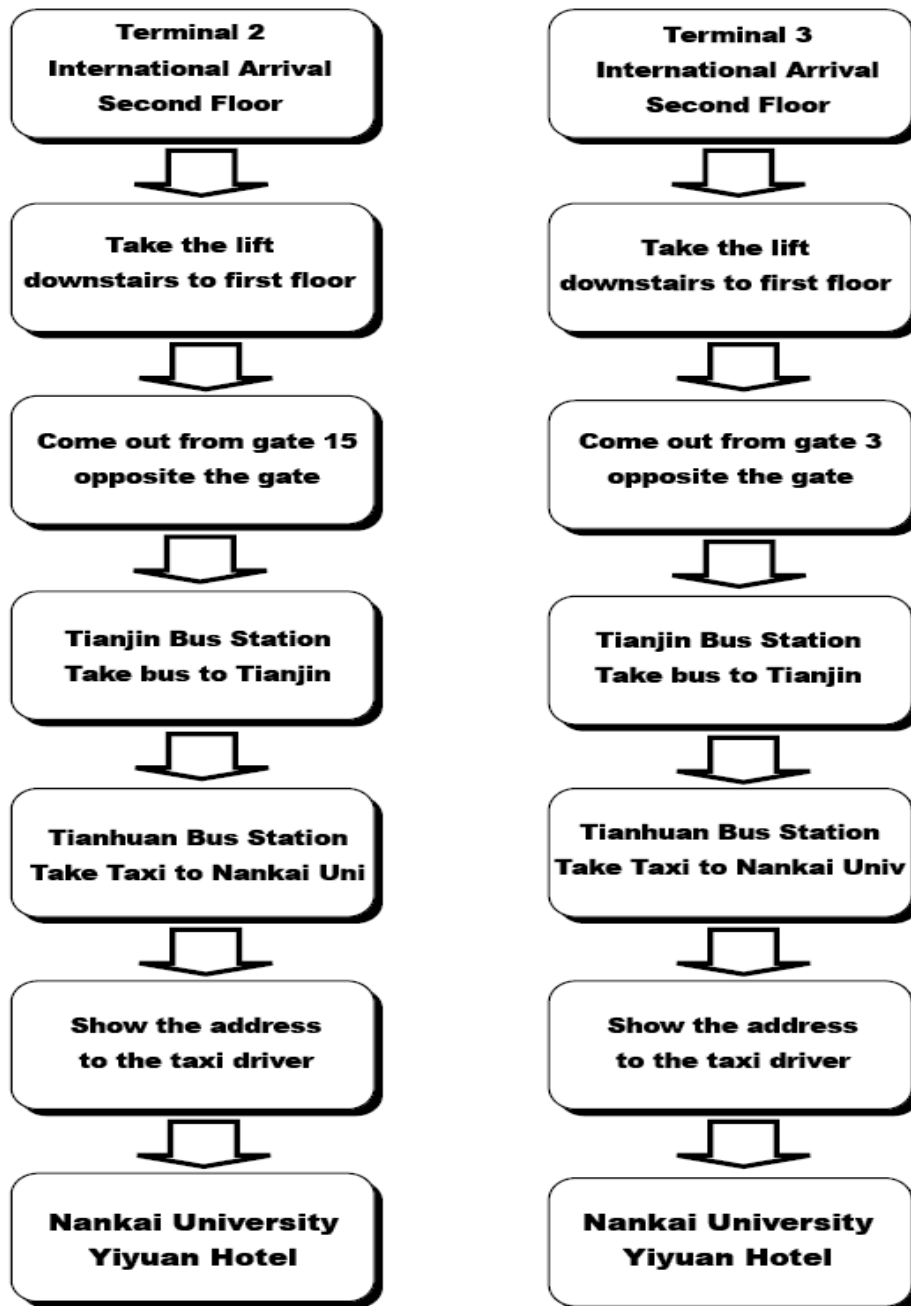

Schematic diagram of transport from Beijing international airport to Nankai University:

Notice: Taxi from Beijing airport to Tianjin will cost about 800RMB.

By public transport: Bus fare from Beijing airport to Tianjin: 70RMB/person.

Taxi fare (from Tianhuan Bus Station to Nankai Univ): about 15RMB/car.

You can show this note to everyone for help at the Beijing airport.

您好，我要到天津南开大学参加“第22届国际青年物理学家锦标赛”，请您帮助我去乘坐到天津的巴士，谢谢！

Address of Nankai University: (You can show this to the taxi driver in Tianjin.)

我要去的地址是：

天津，南开大学（卫津路东门进入），谊园宾馆
联系电话 (phone number): 15022072257 涂成厚 老师 (Dr. Chenghou TU)